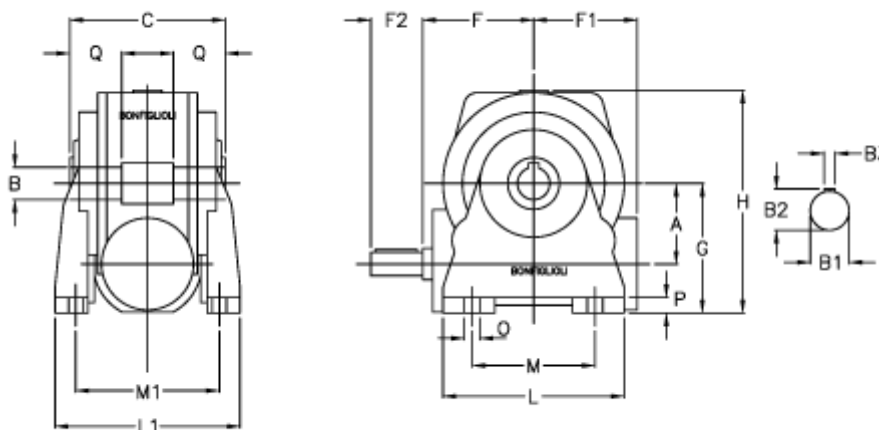

# Data Sheet

Article number: 3901185080100

Description: Worm gear with solid input shaft  
VF 185N-80-HS

## Measures

a	= 185.4	F1 = 205	O = 22.0
B	= 60	F2 = 70	P = 22
B1	= 40	g = 254	Q = 65.0
B2	= 43.0	H = 457.0	
B3	= 12	L = 360	
C	= 190	L1 = 320	
Description = VF 185N-xx-HS		m = 270	
F	= 214.5	M1 = 251.0	